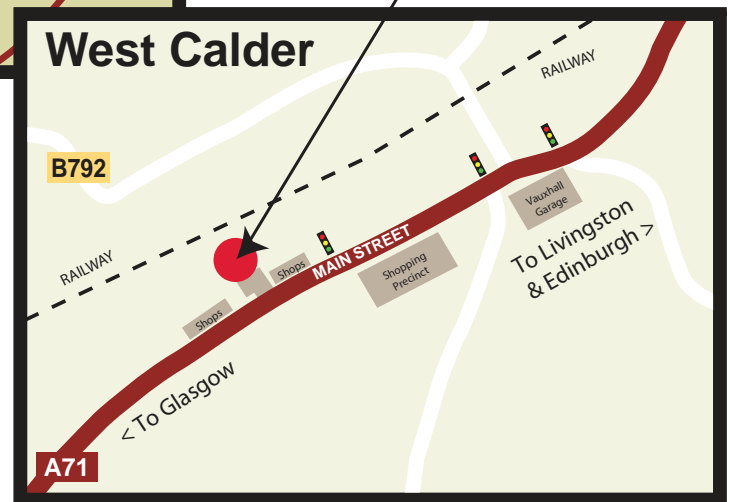

## From EDINBURGH

From Haymarket, follow signs Kilmarnock (A71), Lanark A70  
 Junction with A71 (Dalry). At traffic signals - forward. A71  
 Sighthill roundabout. At roundabout take 2nd exit A71  
 Bankhead roundabout. Take 2nd exit A71  
 Calder Junction. At roundabout take 2nd exit A71  
 (road to) Heriot Watt University (on left) A71  
 Wilkieston. At traffic signals - forward A71  
 In 2.2 miles at roundabout take 2nd exit A71  
 Lizzie Brice's Roundabout. Take 1st exit A71  
 Newpark Roundabout. At roundabout take 2nd exit A71  
 Wilderness Roundabout. (Brucefield). Take 2nd exit A71  
 Polbeth A71  
 West Calder A71  
 Turn right into Society Place Society Place

## From GLASGOW

Join Motorway M8 heading for Edinburgh M8  
 HARTHILL SERVICE AREA M8  
 Junction 4 (A801)  
 Leave Motorway (signposted Whitburn) and at  
 roundabout take 3rd exit A801 A801  
 Junction with A705. At T-Junction turn left A705  
 (signposted Blackburn, Livingston) A705  
 Blackburn. At traffic lights turn right B792  
 (signposted West Calder) B792  
 Junction with B7015. At traffic signals - forward B792  
 At traffic signals turn right onto A71 A71  
 West Calder A71  
 Turn right into Society Place Society Place